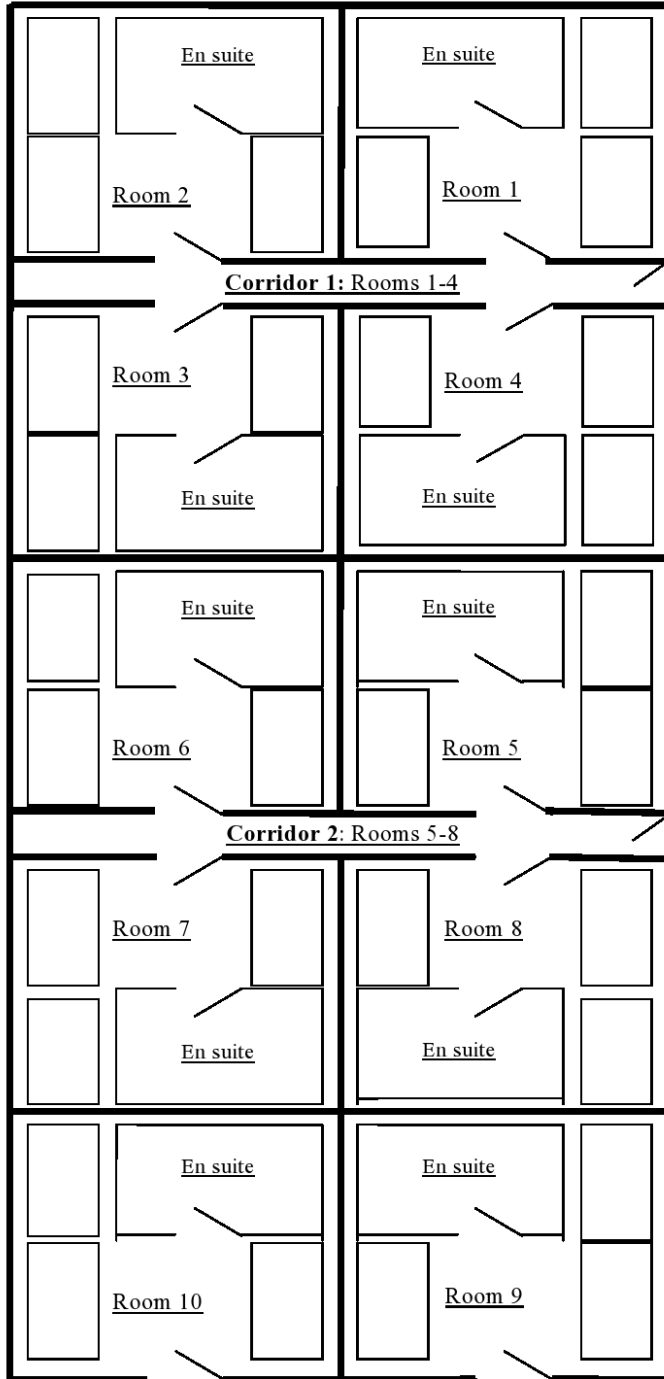

OYC DORMITORY PLAN

At OYC we have 10 rooms each with beds for 6 people (3 bunk beds in each room).

We advise separate male and female corridors.